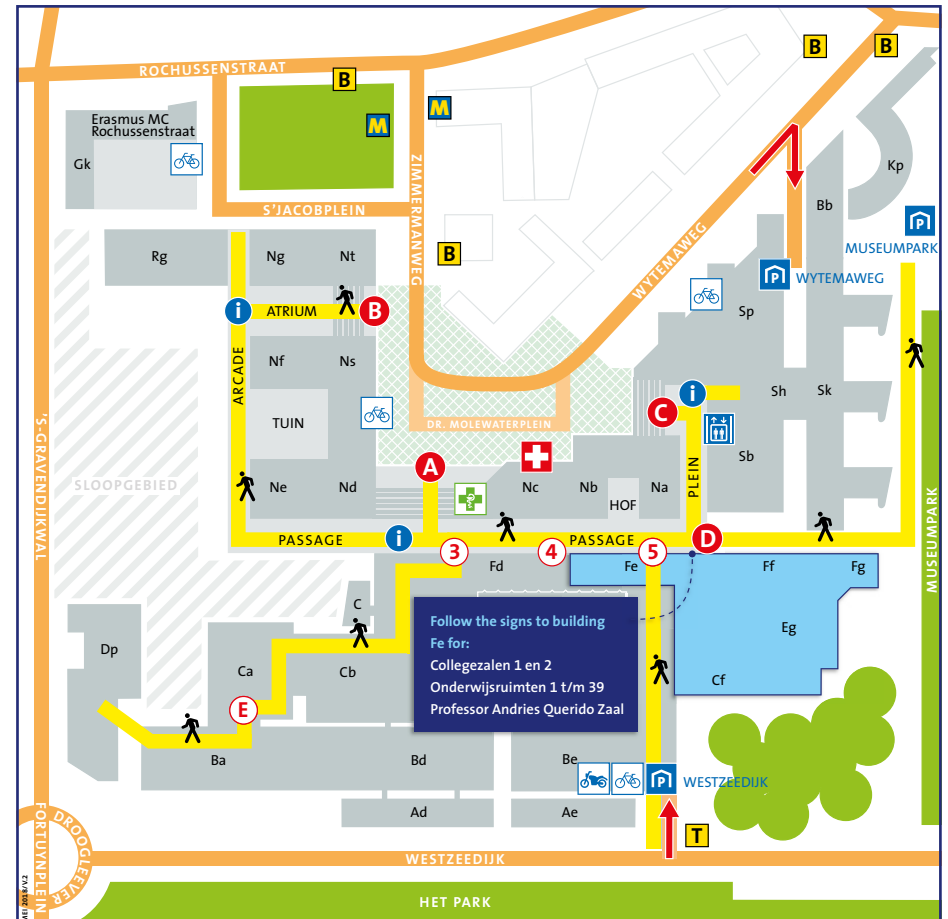

Bus 44: alight at Dijkzigt station and follow the signs **Erasmus MC**.

Tram 8: alight at Kievietslaan station. Enter Westzeedijk parking garage and follow the signs **Ingang** (Entrance).

This will lead to the pedestrian area (Passage).

In the direct vicinity of Erasmus MC follow the signs to these parking garages:

Westzeedijk

Address: Westzeedijk 361
3015 AA Rotterdam

After parking your car follow the signs to **Ingang** (Entrance).

This will lead to the pedestrian area (Passage).

From here you can follow the signs to **gebouw Fe**.

Wytemaweg

Address: Wytemaweg 12
3015 CN Rotterdam

After parking your car follow the signs to **Erasmus MC**.

The stairs or elevators will take you to the pedestrian area (Plein).

From here you can follow the signs to **gebouw Fe**.

DIRECTIONS TO ENTRANCES AND RECEPTION DESKS

- | | |
|---|--|
|  Walking route (first floor) |  Emergency Room |
|  Reception/Information desk |  Pharmacy |
|  Erasmus MC (main entrance) – Kiss & Ride | From car parking garage Wytemaweg |
|  Erasmus MC Zimmermanweg (entrance) – K&R |  Lift/stairs to & from parking garage Wytemaweg |
|  Erasmus MC Wytemaweg (entrance) – Kiss & Ride |  Car parking garage |
|  Erasmus MC Museumpark (entrance) |  Bus 44 |
| From car parking garage Westzeedijk |  Metrostation Dijkzigt |
|  Entrance to buildings Ad, Ba, Bd, Ca, Cb and Dp |  Tram 8 |
|  Ingang 3, 4, 5 (entrances) – Kiss & Ride |  Unguarded bicycle parking |
| |  Unguarded scooter- and motorbike parking |