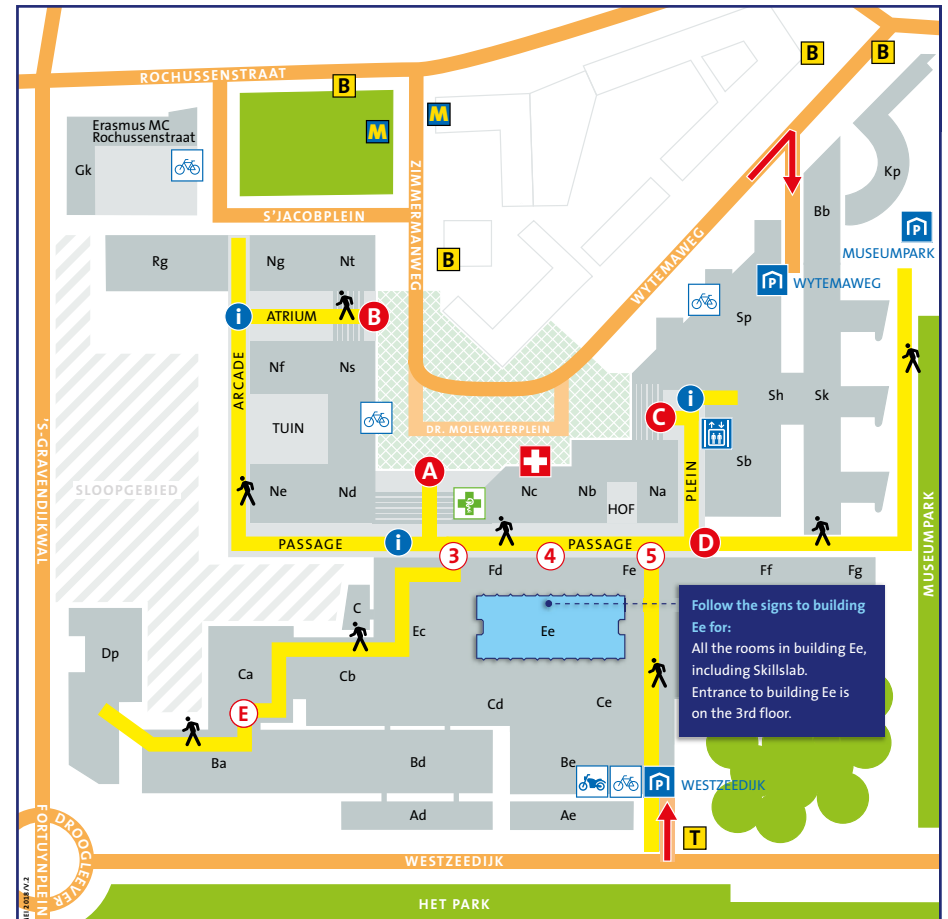

Tram 8: alight at Kievietslaan station. Enter Westzeedijk parking garage and follow the signs **Ingang** (Entrance).

This will lead to the pedestrian area (Passage).

From here you can follow the signs to **Gebouw Ee**.

P Westzeedijk

Address: Westzeedijk 361
3015 AA Rotterdam

After parking your car follow the signs to **Ingang** (Entrance).

This will lead to the pedestrian area (Passage).

From here you can follow the signs to **gebouw Ee**.

P Wytemaweg

Address: Wytemaweg 12
3015 CN Rotterdam

After parking your car follow the signs to **Erasmus MC**.

The stairs or elevators will take you to the pedestrian area (Plein).

From here you can follow the signs to **gebouw Ee**.

DIRECTIONS TO ENTRANCES AND RECEPTION DESKS

- | | |
|---|--|
| Walking route (first floor) | Emergency Room |
| Reception/Information desk | Pharmacy |
| Erasmus MC (main entrance) – Kiss & Ride | From car parking garage Wytemaweg |
| Erasmus MC Zimmermanweg (entrance) – K&R | Lift/stairs to & from parking garage Wytemaweg |
| Erasmus MC Wytemaweg (entrance) – Kiss & Ride | Car parking garage |
| Erasmus MC Museumpark (entrance) | Bus 44 |
| From car parking garage Westzeedijk | Metrostation Dijkzigt |
| Entrance to buildings Ad, Ba, Bd, Ca, Cb and Dp | Tram 8 |
| Ingang 3, 4, 5 (entrances) – Kiss & Ride | Unguarded bicycle parking |
| | Unguarded scooter- and motorbike parking |