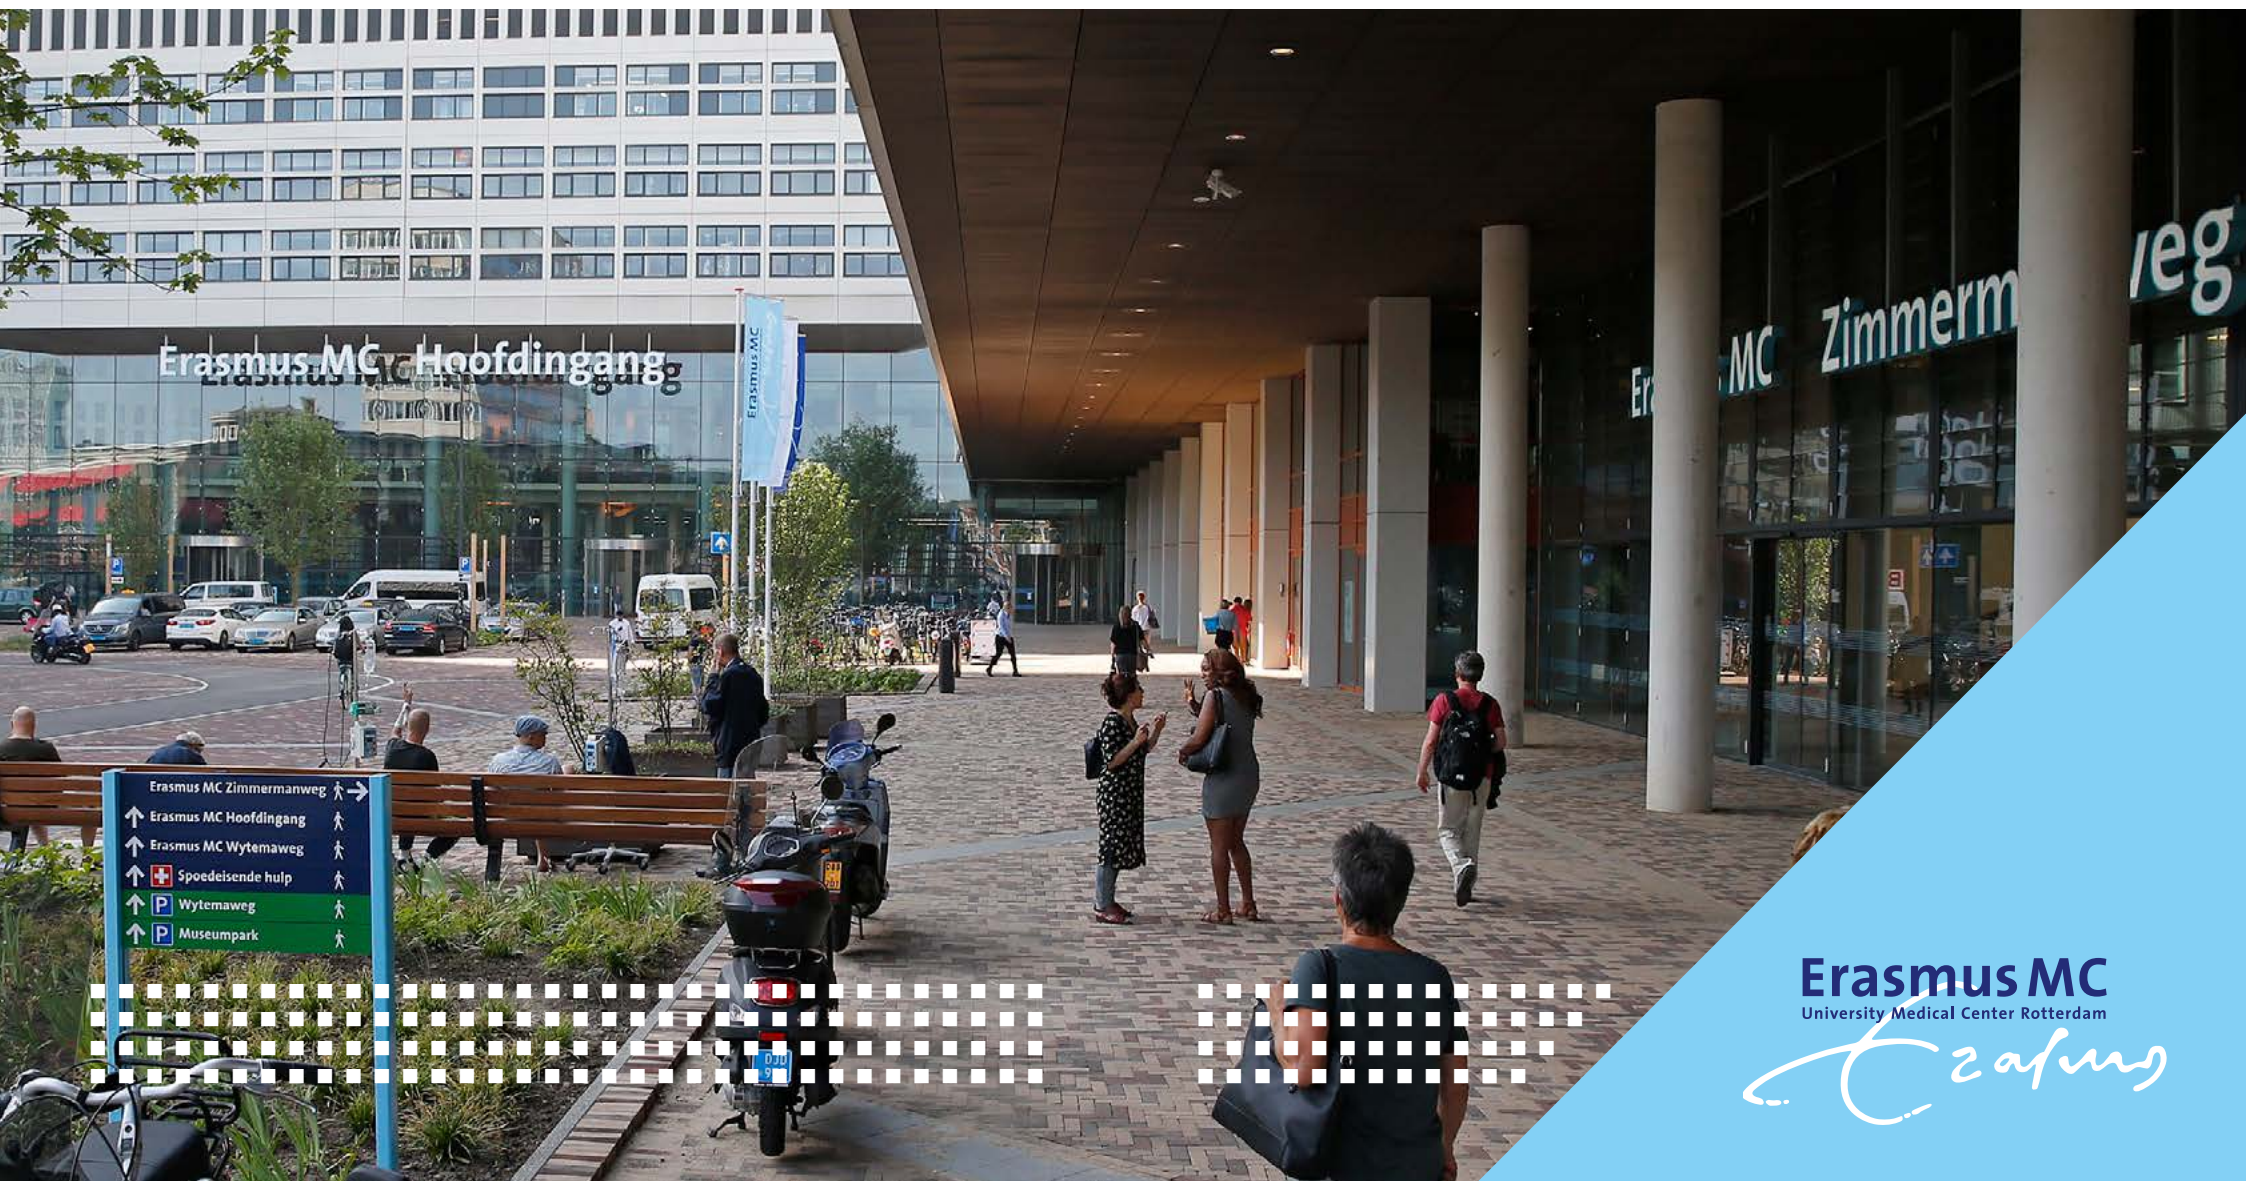

GETTING TO

Radiotherapie

Dr. Molewaterplein 40, 3015 GD Rotterdam

Radiotherapie is only accessible via entrance / exit Zimmermanweg

Erasmus MC
University Medical Center Rotterdam

GETTING TO ERASMUS MC

Public transport **M B T**

Erasmus MC has excellent public transport connections.

Metro lines A, B or C: alight at Dijkzigt station and follow the signs **Erasmus MC** and go inside at entrance **Erasmus MC Zimmermanweg**.

Bus 44: alight at Dijkzigt station and follow the signs **Erasmus MC** and go inside at entrance **Erasmus MC Zimmermanweg**.

Tram 8: alight at Kievietslaan station. Enter Westzeedijk parking garage and follow the signs **Ingang** (Entrance).

This will lead to the pedestrian area (Passage).

From here you can follow the green signs to **Uitgang Zimmermanweg**.

At the exit Zimmermanweg you do not go outside but take the stairs or elevator down to **Radiotherapie**.

By car

Erasmus MC is clearly indicated from the Rotterdam Ring Road. There are no parking facilities near the entrances to Dr. Molewaterplein (only Kiss & Ride).