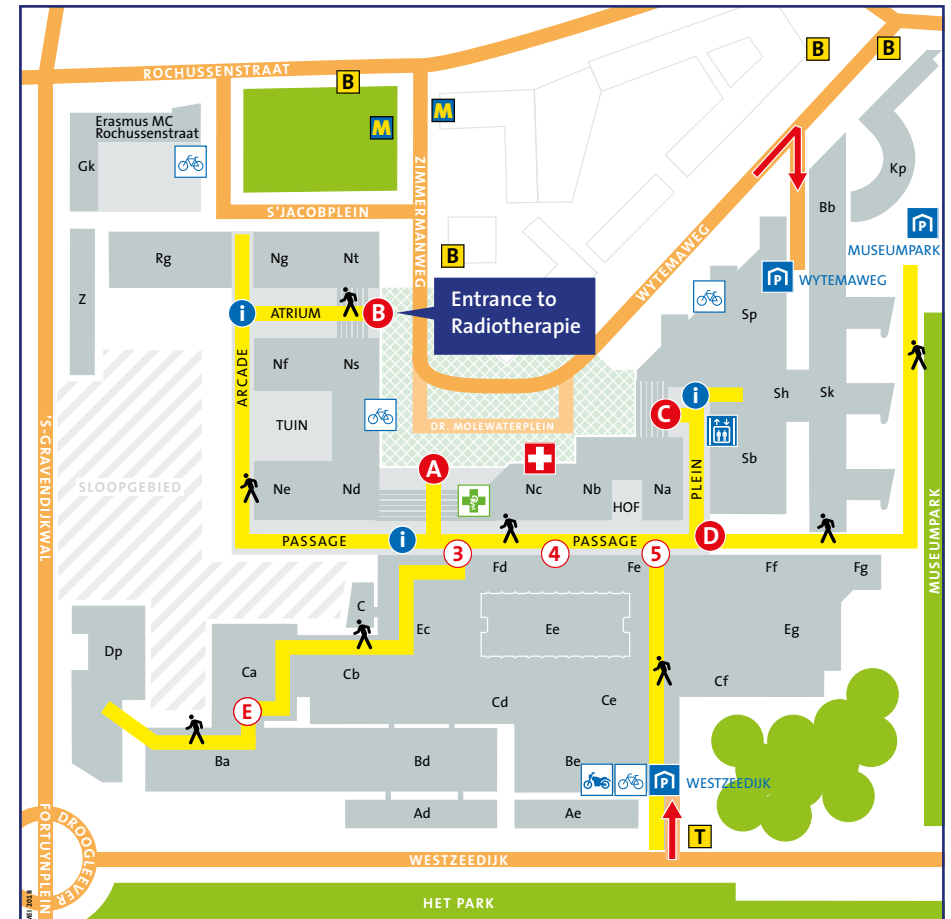

Tram 8: alight at Kievietslaan station. Enter Westzeedijk parking garage and follow the signs **Ingang** (Entrance).

This will lead to the pedestrian area (Passage).

From here you can follow the green signs to **Uitgang Zimmermanweg**.

At the exit Zimmermanweg you do not go outside but take the stairs or elevator down to **Radiotherapie**.

By car

Erasmus MC is clearly indicated from the Rotterdam Ring Road. There are no parking facilities near the entrances to Dr. Molewaterplein (only Kiss & Ride).

In the direct vicinity of Erasmus MC follow the signs to these parking garages:

Westzeedijk

Address: Westzeedijk 361
3015 AA Rotterdam

After parking your car follow the signs to **Ingang** (Entrance).

This will lead to the pedestrian area (Passage).

From here you can follow the green signs to **Uitgang Zimmermanweg**

At the exit Zimmermanweg you do not go outside but take the stairs or elevator down to **Radiotherapie**.

Wytemaweg

Address: Wytemaweg 12
3015 CN Rotterdam

After parking your car follow the signs to **Erasmus MC**.

The stairs or elevators will take you to the pedestrian area (Plein).

From here you can follow the green signs to **Uitgang Zimmermanweg**

At the exit Zimmermanweg you do not go outside but take the stairs or elevator down to **Radiotherapie**.

For additional information, please see: www.erasmusmc.nl/bereikbaarheid

DIRECTIONS TO ENTRANCES AND RECEPTION DESKS

Walking route (first floor)	Emergency Room
Reception/Information desk	Pharmacy
Erasmus MC (main entrance) – Kiss & Ride	From car parking garage Wytemaweg
Erasmus MC Zimmermanweg (entrance) – K&R	Lift/stairs to & from parking garage Wytemaweg
Erasmus MC Wytemaweg (entrance) – Kiss & Ride	Car parking garage
Erasmus MC Museumpark (entrance)	Bus 44
From car parking garage Westzeedijk	Metrostation Dijkzigt
Entrance to buildings Ad, Ba, Bd, Ca, Cb and Dp	Tram 8
Ingang 3, 4, 5 (entrances) – Kiss & Ride	Unguarded bicycle parking
	Unguarded scooter- and motorbike parking