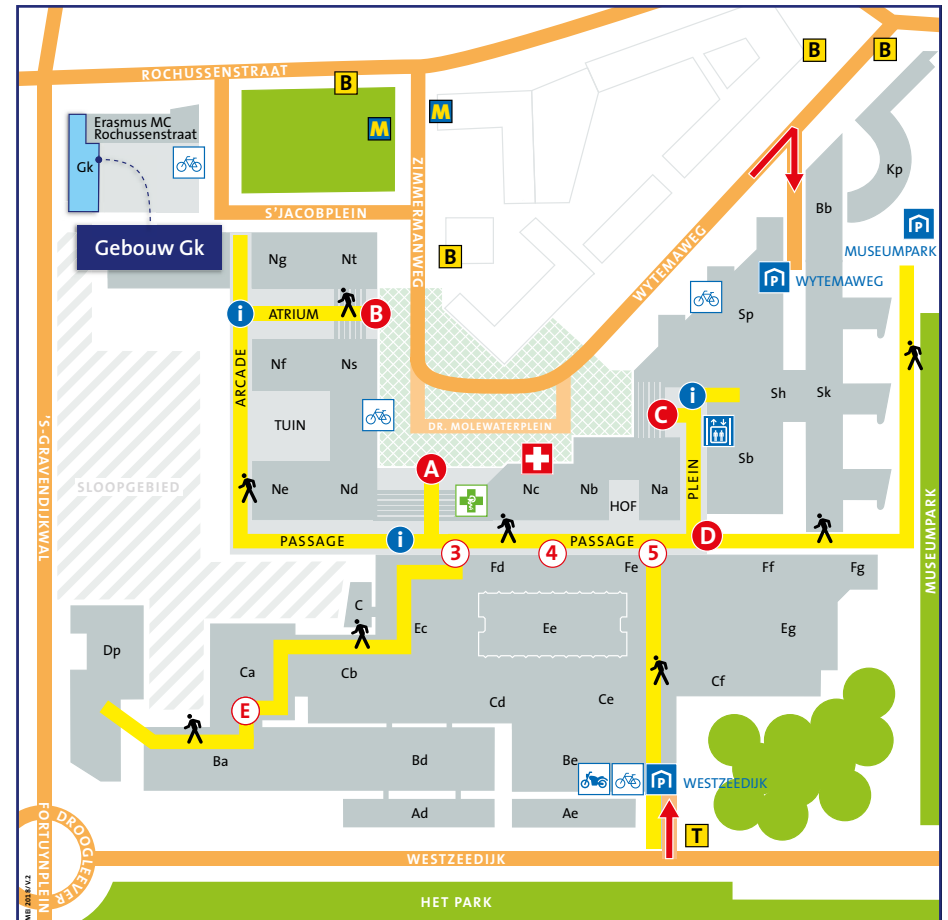

By car

Erasmus MC is clearly indicated from the Rotterdam Ring Road. At the Erasmus MC Rochussenstraat, you can not park (only Kiss & Ride and disabled parking spaces).

Westzeedijk

Address: Westzeedijk 361
3015 AA Rotterdam

After parking your car follow the signs to **Ingang** (Entrance).

This will lead to the pedestrian area (Passage).

Here you walk out through the main entrance and follow the signs

Erasmus MC Rochussenstraat.

Wytemaweg

Address: Wytemaweg 12
3015 CN Rotterdam

After parking your car follow the signs to **Erasmus MC.**

The stairs or elevators will take you to the pedestrian area (Plein).

Here you walk out through Uitgang (exit) Erasmus MC Wytemaweg and follow the signs **Erasmus MC Rochussenstraat.**

DIRECTIONS TO ENTRANCES AND RECEPTION DESKS

- | | | | |
|---|---|---|--|
|  | Walking route (first floor) |  | Emergency Room |
|  | Reception/Information desk |  | Pharmacy |
|  | Erasmus MC (main entrance) – Kiss & Ride |  | From car parking garage Wytemaweg
Lift/stairs to & from parking garage Wytemaweg |
|  | Erasmus MC Zimmermanweg (entrance) – K&R |  | Car parking garage |
|  | Erasmus MC Wytemaweg (entrance) – Kiss & Ride |  | Bus 44 |
|  | Erasmus MC Museumpark (entrance) |  | Metrostation Dijkzigt |
|  | From car parking garage Westzeedijk
Entrance to buildings Ad, Ba, Bd, Ca, Cb and Dp |  | Tram 8 |
|  | Ingang 3, 4, 5 (entrances) – Kiss & Ride |  | Unguarded bicycle parking |
| | |  | Unguarded scooter- and motorbike parking |